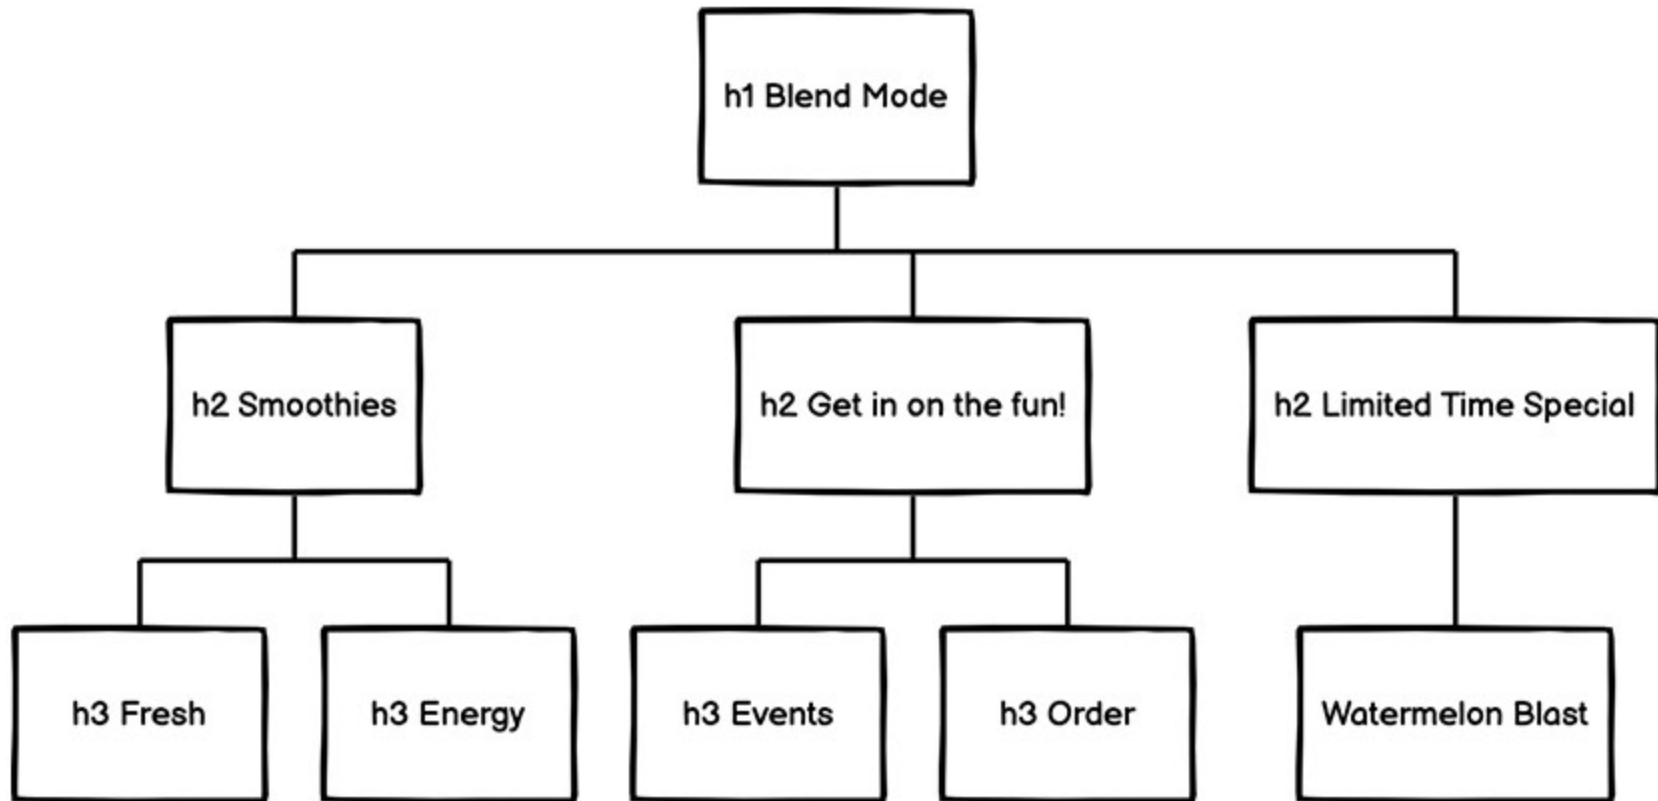

What is going on the page? In what form? In what container?

Will be used for layout thumbnails - What is the placement and proportion of elements

WHAT

CONTENT LIST

| Content | Form | design/build information |
|---------|------|--------------------------|
| h1 | | |
| h2 | | Smoothies are healthy! |
| h3 | | fresh is live |
| h3 | | *smoothie research* |
| h2 | | Fan Favorites |
| h3 | | Classics |
| h3 | | Fan Favorites |
| h2 | | Get in on the Fun! |
| | | affordable |
| h3 | | Order online |
| h3 | | Address |
| h3 | | coupons |
| h3 | | |
| h3 | | |

Content Outline: <ht> tag diagram

Content Layout Wireframe:

MAIN H 35% WIDTH 100%

Header H: 10% width: 100% ...

NAV h 10% width 100% ...

Order here

hero image

H2 - HEALTHY